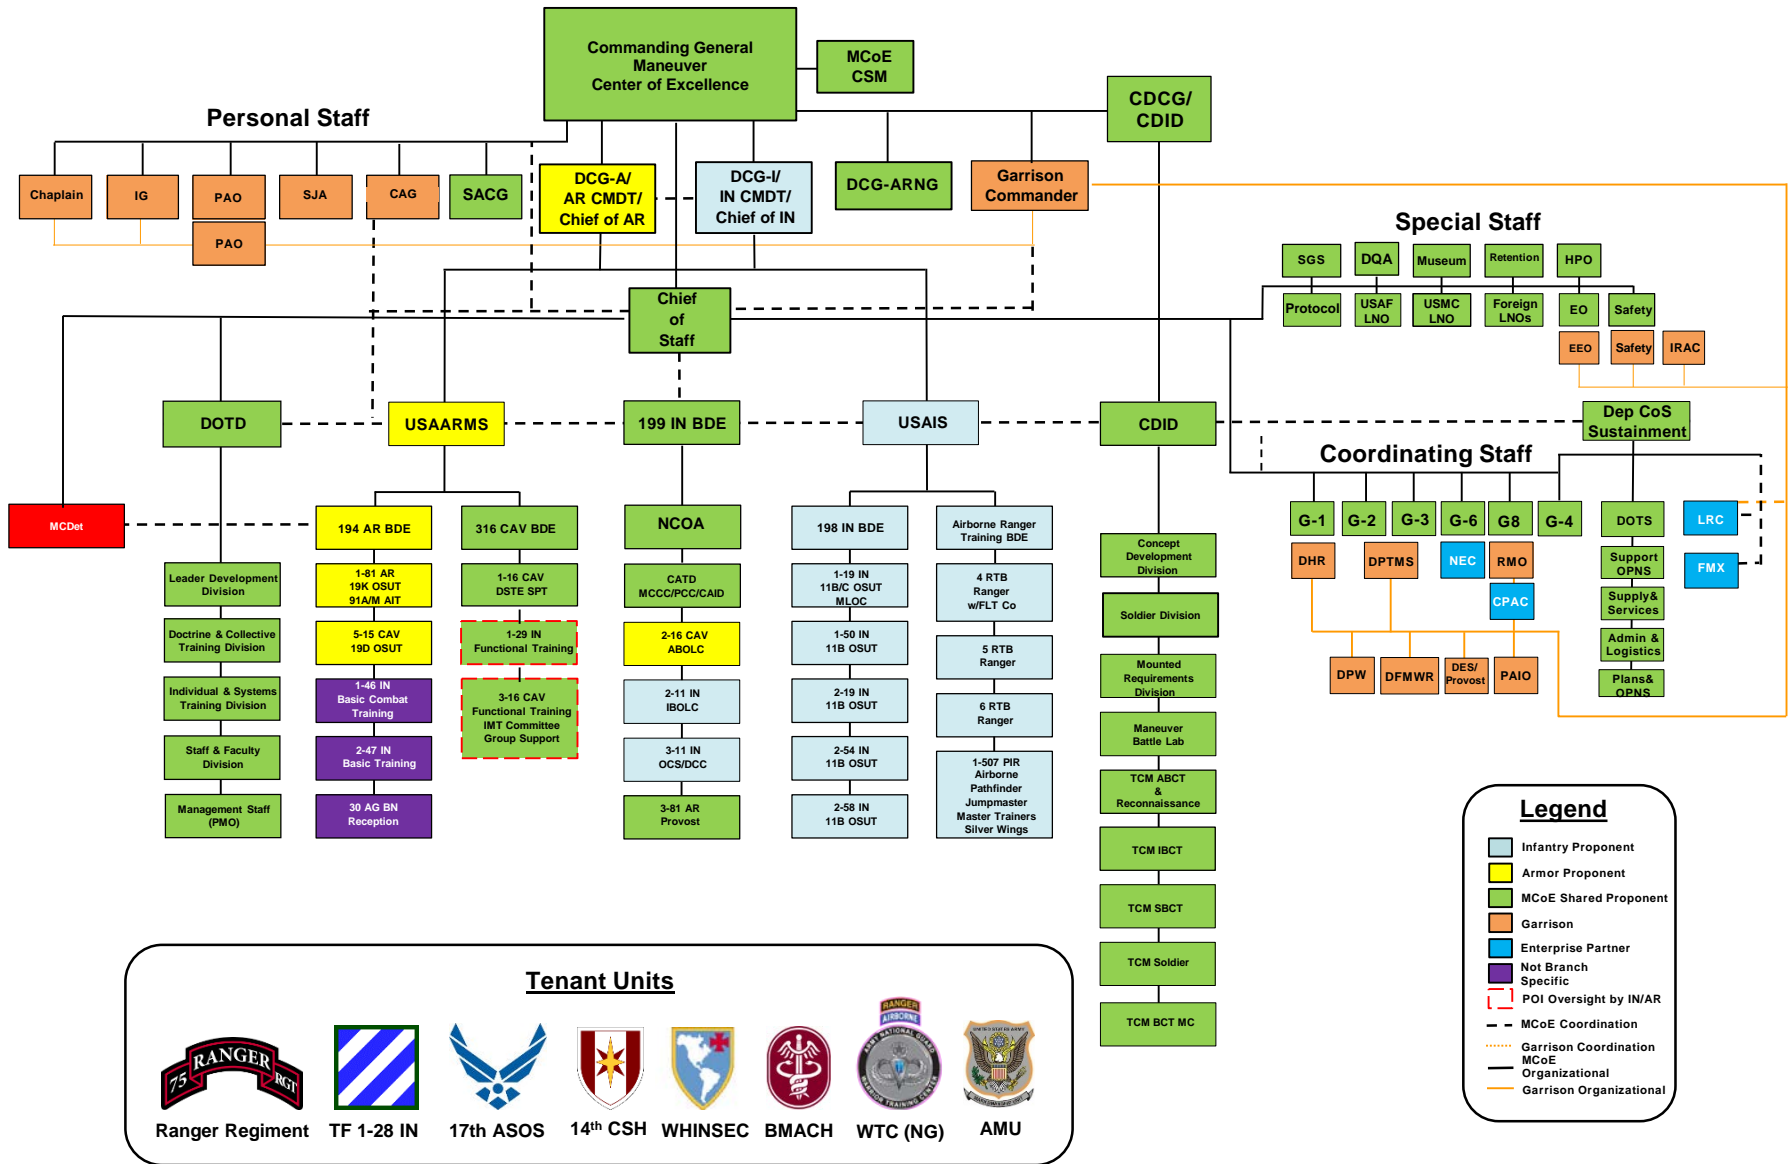

Maneuver Center of Excellence

Fort Benning, Home of the MCoE

Tenant Units

Ranger Regiment

TF 1-28 IN

17th ASOS

14th CSH

WHINSEC

BMACH

WTC (NG)

AMU

Legend

- Infantry Proponent
- Armor Proponent
- MCoE Shared Proponent
- Garrison
- Enterprise Partner
- Not Branch
- Specific
- POI Oversight by IN/AR
- MCoE Coordination
- Garrison Coordination
- MCoE
- Organizational
- Garrison Organizational