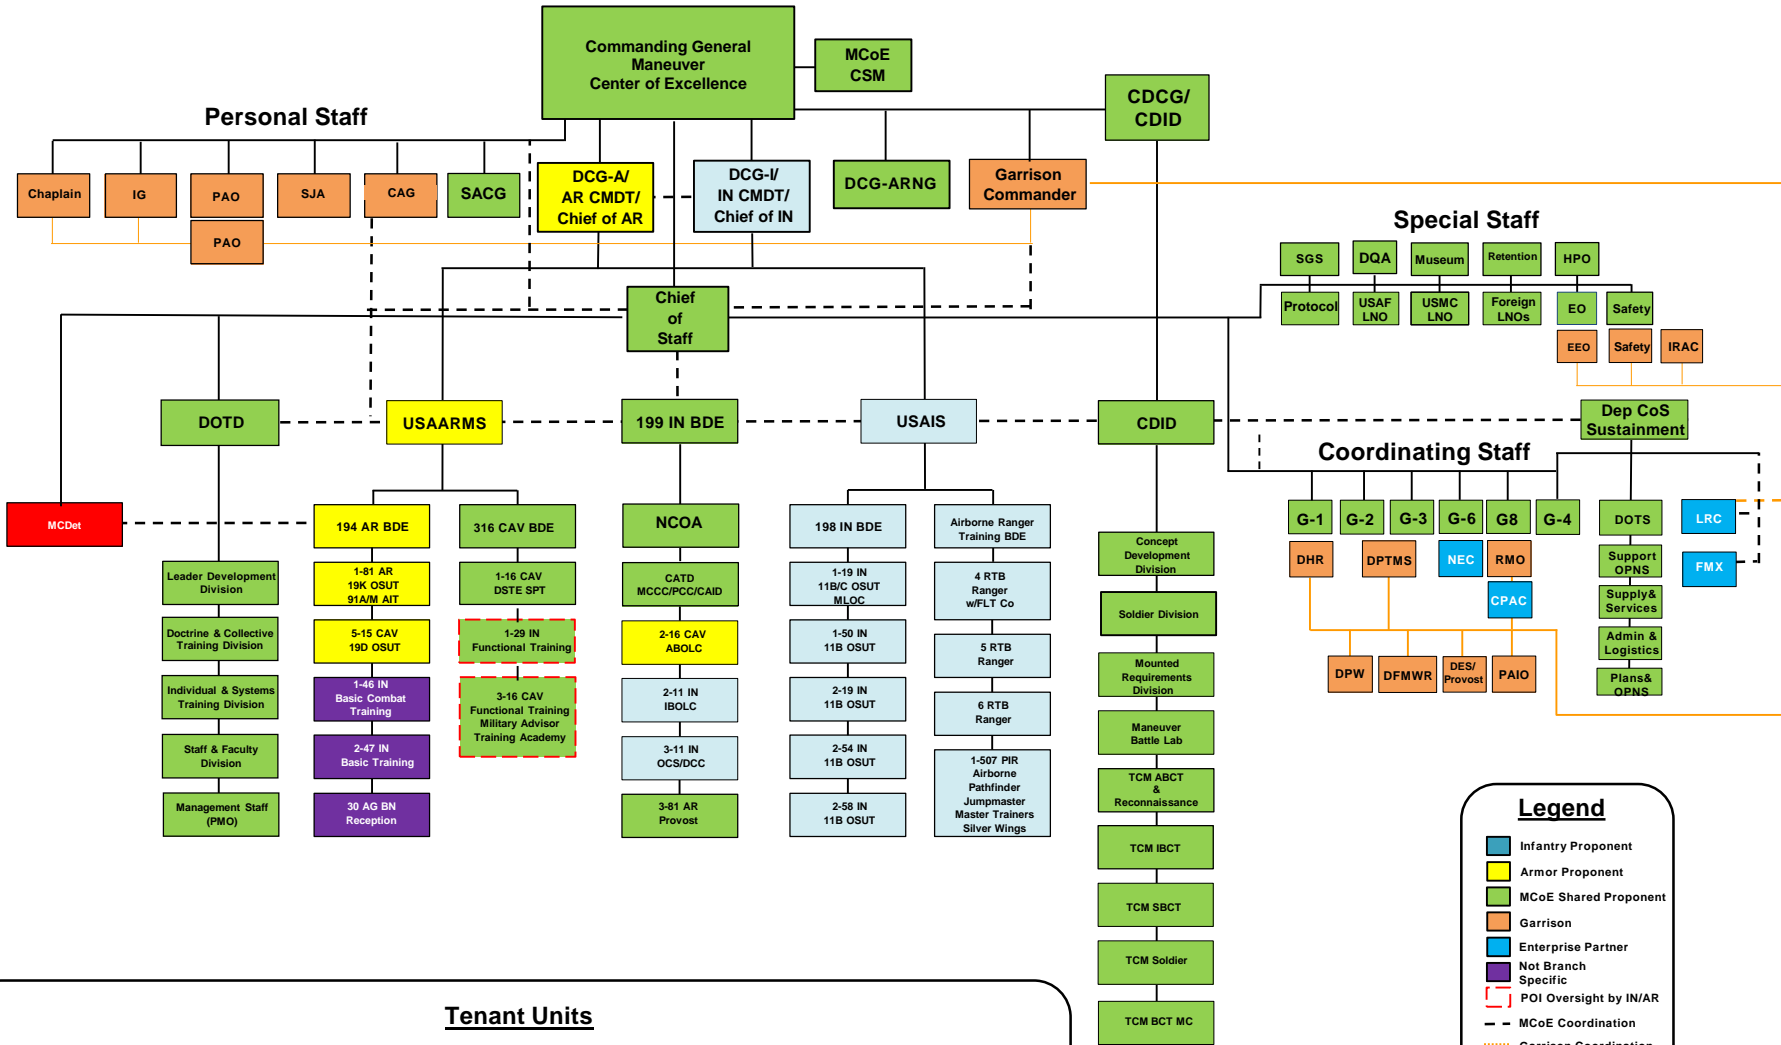

Maneuver Center of Excellence

as of 23 Aug 2017

Fort Benning, Home of the MCoE

Legend

- Infantry Proponent
- Armor Proponent
- MCoE Shared Proponent
- Garrison
- Enterprise Partner
- Not Branch Specific
- POI Oversight by IN/AR
- MCoE Coordination
- Garrison Coordination
- MCoE
- Organizational
- Garrison Organizational

Tenant Units

Ranger Regiment TF 1-28 IN 1st SFAB 17th ASOS 14th CSH WHINSEC WTC (NG) AMU BMACH DENTAL