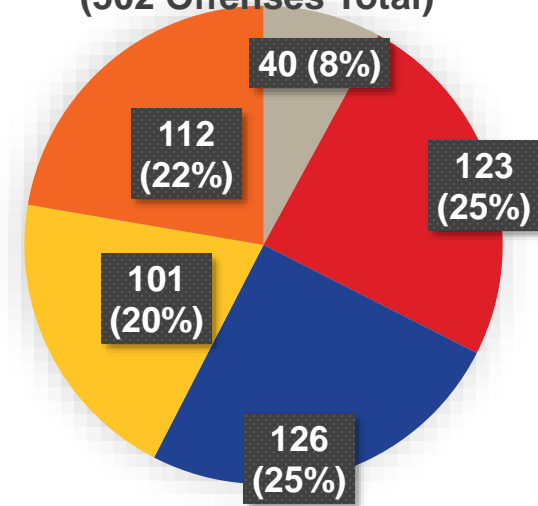

## Trending Issues

<u>Top Offenses</u>	<u>FY20</u>	<u>Previous Years</u>
Larcenies	Current= 112 .30 per day	FY19= 117; .32 per day FY18= 127; .35 per day FY17= 131; .36 per day
Domestic Disturbance: Verbal (77) & Physical (46) (39 Alcohol Related)	Current= 123 .33 per day	FY19= 121; .33 per day FY18= 95; .26 per day FY17= 80; .21 per day
Assault (10 Alcohol Related)	Current= 126 .34 per day	FY19= 118; .32 per day FY18= 93; .29 per day FY17= 170; .46 per day
Damages	Current= 101 .27 per day	FY19= 117; .32 per day FY18= 148; .40 per day FY17= 284; .77 per day
DUIs (40 Alcohol Related)	Current= 40 .10 per day	FY19= 41; .11 per day FY18= 43; .12 per day FY17= 39; .11 per day
<u>Top Offenses Alcohol Relation</u>	<u>Current FY</u>	<u>Previous Years</u>
Alcohol Related Offenses	Current= 89 .24 per day	FY19= 145; .40 per day FY18= 142; .39 per day FY17= 129; .35 per day

- 62% of Domestic were Verbal (77)
- 89 Alcohol Related Incidents for FY20.

Ft. Benning Top 5  
(502 Offenses Total)