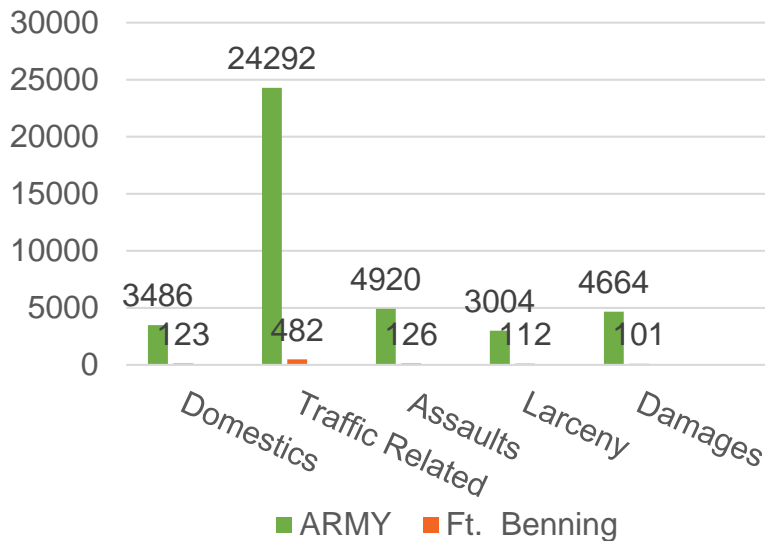

## Trending Issues

<u>Top Offenses</u>	<u>FY20</u>	<u>Previous Years</u>
Larcenies	Current= 112 .30 per day	FY19= 117; .32 per day FY18= 127; .35 per day FY17= 131; .36 per day
Domestic Disturbance: Verbal (77) & Physical (46) (39 Alcohol Related)	Current= 123 .33 per day	FY19= 121; .33 per day FY18= 95; .26 per day FY17= 80; .21 per day
Assault (10 Alcohol Related)	Current= 126 .34 per day	FY19= 118; .32 per day FY18= 93; .29 per day FY17= 170; .46 per day
Damages	Current= 101 .27 per day	FY19= 117; .32 per day FY18= 148; .40 per day FY17= 284; .77 per day
DUIs (40 Alcohol Related)	Current= 40 .10 per day	FY19= 41; .11 per day FY18= 43; .12 per day FY17= 39; .11 per day
<u>Top Offenses Alcohol Relation</u>	<u>Current FY</u>	<u>Previous Years</u>
Alcohol Related Offenses	Current= 89 .24 per day	FY19= 145; .40 per day FY18= 142; .39 per day FY17= 129; .35 per day

- 62% of Domestic were Verbal (77)
- 89 Alcohol Related Incidents for FY20.

Ft. Benning Top 5  
(502 Offenses Total)

## ARMY vs Fort Benning Per 120,000 Population

Unique Offenders by Crime Category	Soldiers		Other Offenders		Unknown		All Offenders	
	Count	%	Count	%	Count	%	Count	%
Traffic Violations	10,966	58%	10,858	66%	2,468	29%	24,292	55%
Assault and Battery	3,109	16%	1,506	9%	305	4%	4,920	11%
AWOL	1,140	6%	14	<1%			1,154	3%
Drunk Driving without Personal Injury	1,880	10%	577	4%			2,457	6%
Family Abuse	1,291	7%	670	4%	21	<1%	1,982	5%
Drunk and Disorderly	1,152	6%	331	2%	30	<1%	1,513	3%
Other Misdemeanors	3,717	20%	4,079	25%	5,852	68%	13,648	31%
<b>Total - Misdemeanor</b>	<b>19,011</b>	<b>100%</b>	<b>16,402</b>	<b>100%</b>	<b>8,621</b>	<b>100%</b>	<b>44,034</b>	<b>100%</b>

Figure II-6: FY2018 Misdemeanor Crime

Misdemeanors remain the largest crime type committed in the Army, representing 68% of all crimes. More than half of the misdemeanor offenders were titled for Traffic Violations.