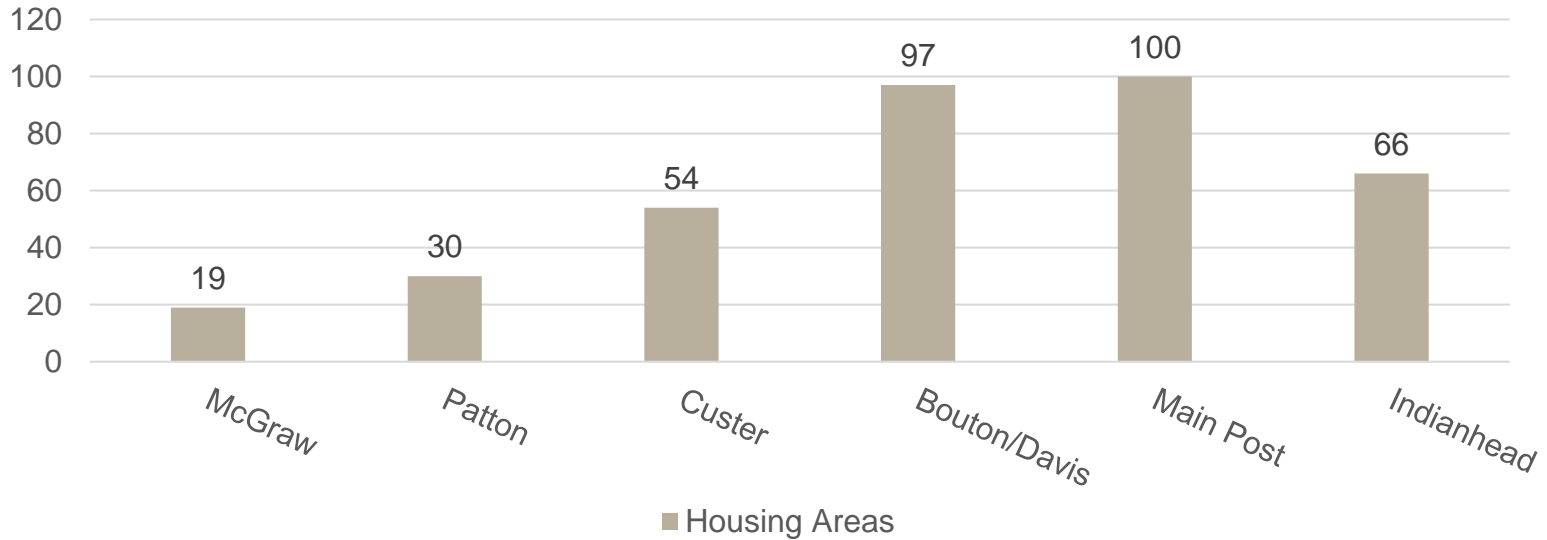

Fort Benning DES Dashboard

Housing Area CVBs FY20 (366 Total)

- **366 Total CVBs issued in Housing Areas for FY20**
- **Majority of CVBs issued for Speeding (56%)**
- **Citations decreased by 49 % from FY19 to FY 20 (Possible due to COVID 19 Contact Limits)**

As of 16 NOV 20